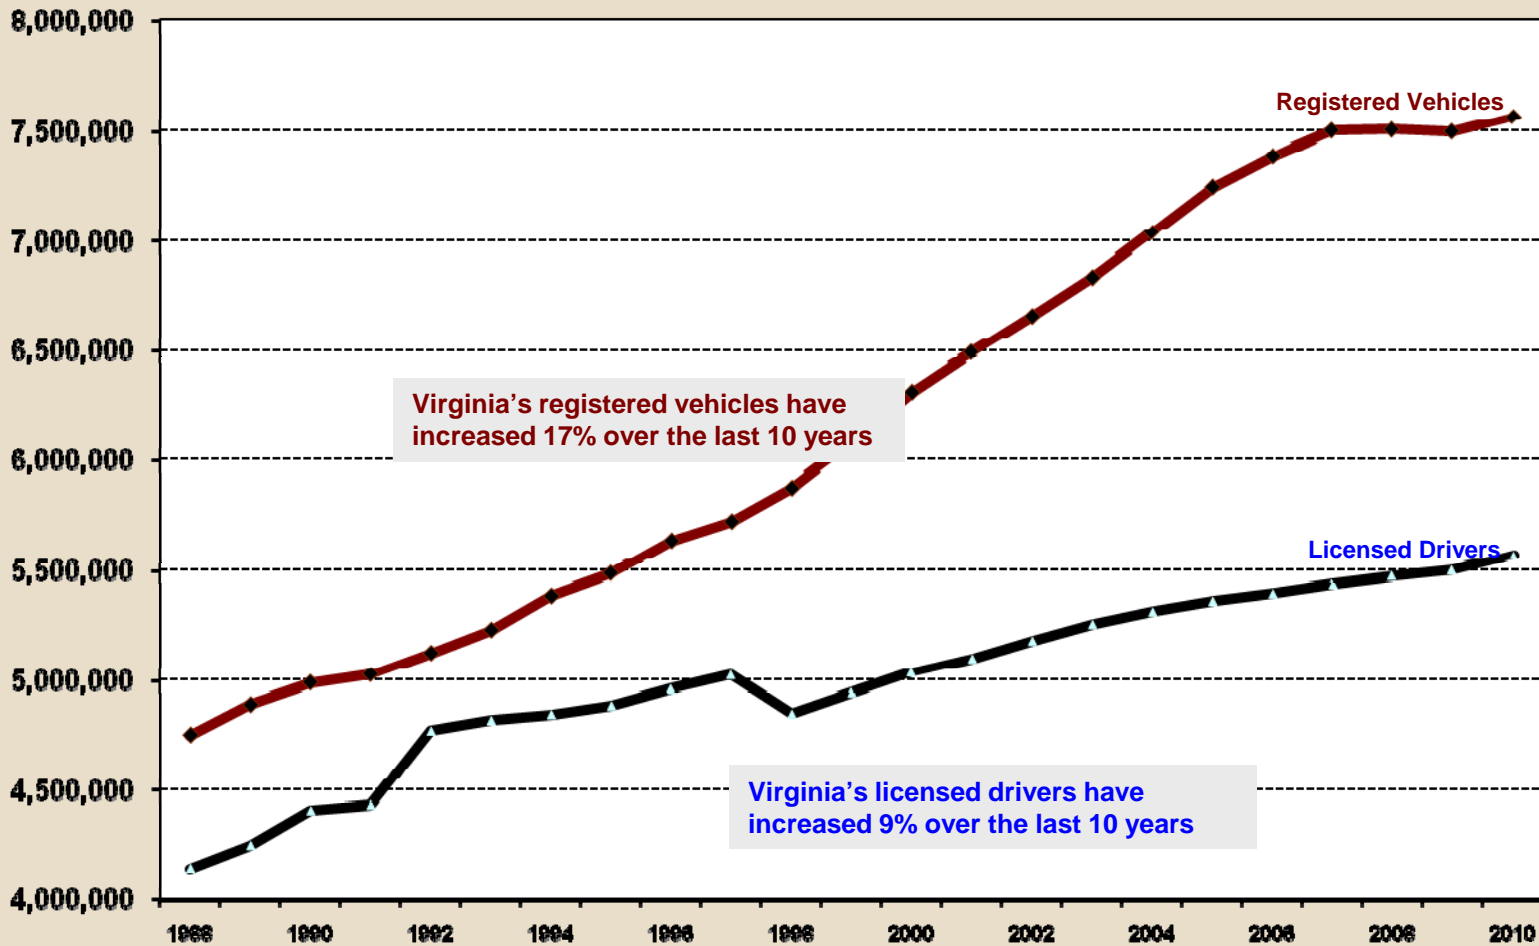

# VIRGINIA LICENSED DRIVERS AND REGISTERED VEHICLES CALENDAR YEARS 1988 - 2010

Source: Virginia Highway Safety Office