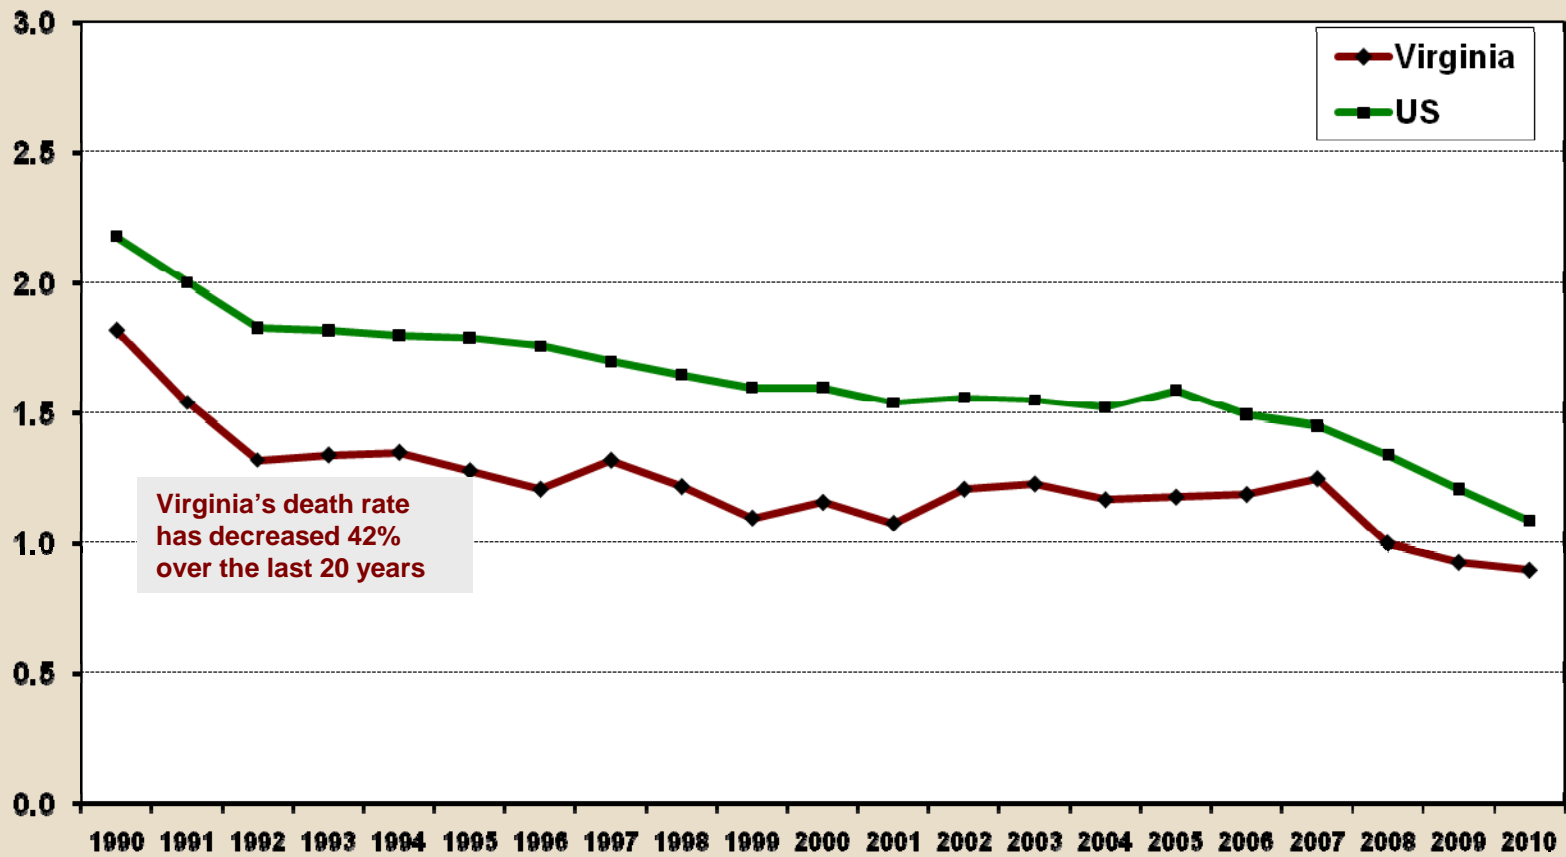

DEATH RATE PER 100 MILLION MILES OF TRAVEL CALENDAR YEARS 1990 - 2010

Source: Virginia Highway Safety Office